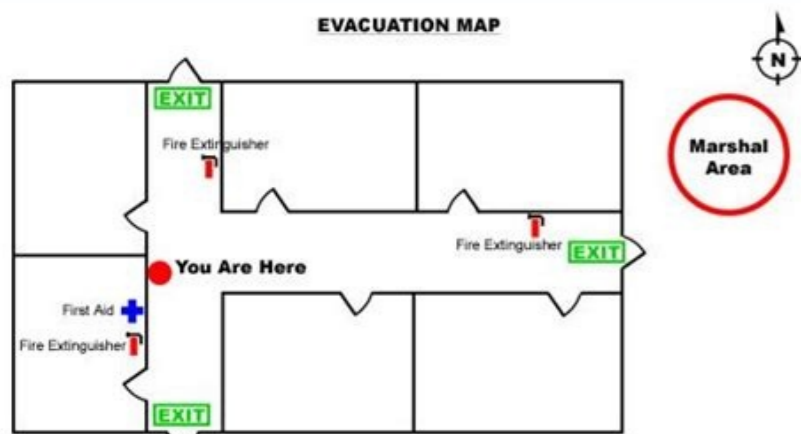

EVACUATION PLAN

IN CASE OF EMERGENCY: DIAL 911

Poison Control: 800-222-1222 Shelter Information:

Evacuation Checklist:	Who's Responsible:
Check radio/tv for evacuation instructions	
Grab emergency kit	
Reach out to contacts	
Shut utilities off	
Take pictures / video of things of value in each room	
Lock Up	

MEETING PLACES	SCENARIOS
Inside the Home Safe Place:	Scenario 1:
Neighborhood Meeting Place:	Meeting Place:
Address:	Scenario 2:
Local Meeting Place:	Meeting Place:
Address:	Scenario 3:
Out of Town Meeting Place:	Meeting Place:
Address:	

WORK INFORMATION	SCHOOL INFORMATION
Location 1:	Location 1:
Address:	Address:
Phone:	Phone:
Evacuation Location:	Evacuation Location:
Location 2:	Location 2:
Address:	Address:
Phone:	Phone:
Evacuation Location:	Evacuation Location:

LOCAL CONTACT	OUT OF STATE CONTACT
Name:	Name:
Phone Number:	Phone Number:

NAME	PHONE NUMBER	POLICY NUMBER
Home Insurance:		
Car Insurance:		
Doctor:		
Dentist:		

SAFETY PLAN

EMERGENCIES: 485-0911~ or 9-1-1
NON-EMERGENCY DISPATCH: 485-0099

EVACUATION PROCEDURES

Remain calm and await further instruction.

EMERGENCY CALL STATIONS WITH BLUE LIGHTS ARE LOCATED THROUGHOUT PARKING LOTS AND WALKWAYS.